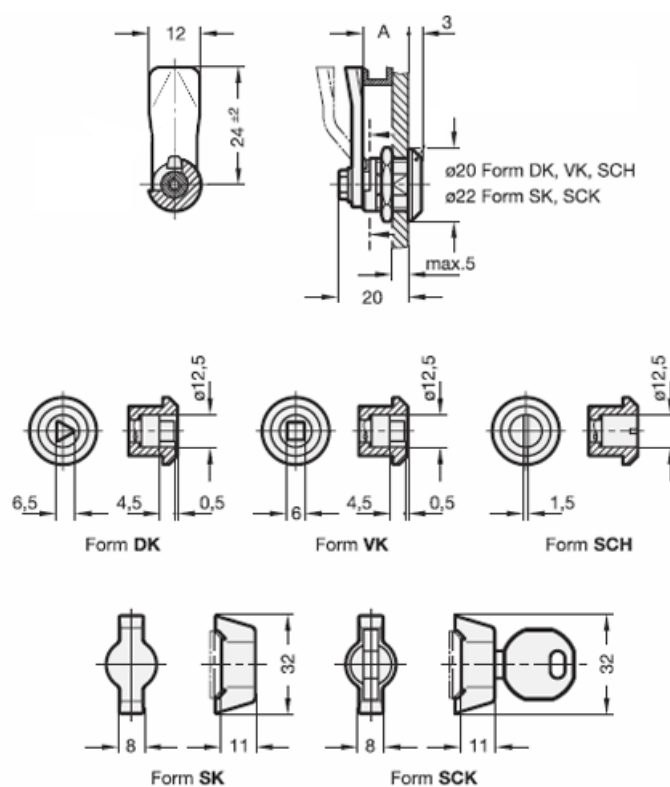

Data Sheet

Article number: 201591012

Description: E+G Mini latch
GN 115.6-SCH-13,5

Measures

A = 13.5